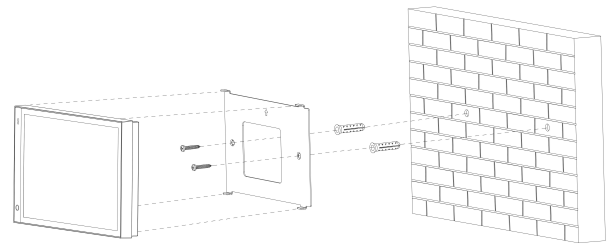

DHI-SCP3022A-B-S

Power Output	1 port (12 V, 200 mA)
Doorbell	Yes (use the alarm input port)
Network Port	1 × 10/100 Mbps Ethernet port
Performance	
Casing Material	PC + ABS
General	
Appearance Color	Gray
Power Supply	48 VDC, 0.5 A Standard PoE
Power Adapter	Optional
Installation	Surface Mount
Certifications	CE
Accessory	Included: RS-485 and power output cable, bracket and alarm cable. Optional: Power cord
Product Dimensions	176.2 mm × 103.1 mm × 18.6 mm (6.94" × 4.06" × 0.73") (H × W × D)
Operating Temperature	-10 °C to +55 °C (+14 °F to +131 °F)
Operating Humidity	10%–95% (RH), non-condensing
Operating Altitude	Below 3,000 m (9,842.52 ft)
Power Consumption	≤ 8 W (standby), ≤ 12 W (working)
Gross Weight	0.84 kg (1.85 lb)
Storage Temperature	0 °C to +40 °C (+32 °F to +104 °F)
Storage Humidity	30%–75%
Operating Environment	Indoor

Ordering Information

Type	Model	Description
Smart Control Panel	DHI-SCP3022A-B-S	2-Wire IP Smart Control Panel

Installation