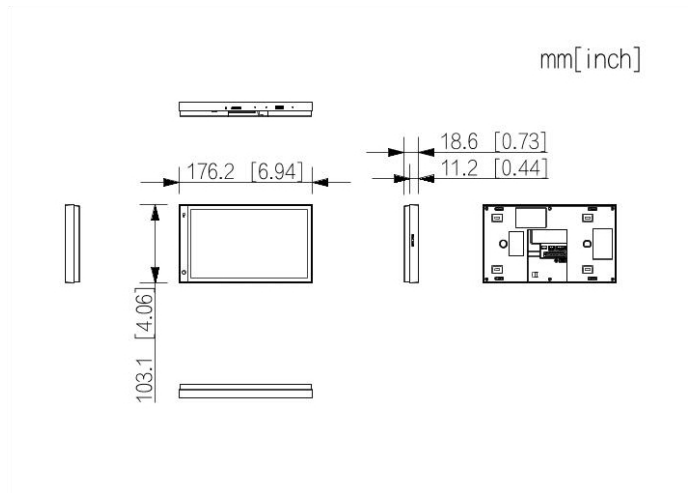

Power Output	1 port (12 V, 200 mA)
Doorbell	Yes (use the alarm input port)
Network Port	1 × 10/100 Mbps Ethernet port
Performance	
Casing Material	PC + ABS
General	
Appearance Color	Gray
Power Supply	48 VDC, 0.5 A Standard PoE
Power Adapter	Optional
Installation	Surface Mount
Certifications	CE
Accessory	Included: RS-485 and power output cable, bracket and alarm cable. Optional: Power cord
Product Dimensions	176.2 mm × 103.1 mm × 18.6 mm (6.94" × 4.06" × 0.73") (H × W × D)
Operating Temperature	-10 °C to +55 °C (+14 °F to +131 °F)
Operating Humidity	10%–95% (RH), non-condensing
Operating Altitude	Below 3,000 m (9,842.52 ft)
Power Consumption	≤ 8 W (standby), ≤ 12 W (working)
Gross Weight	0.84 kg (1.85 lb)
Storage Temperature	0 °C to +40 °C (+32 °F to +104 °F)
Storage Humidity	30%–75%
Operating Environment	Indoor

Ordering Information

Type	Model	Description
Smart Control Panel	DHI-SCP3022A-B-S	2-Wire IP Smart Control Panel

Installation

Dimensions (mm[inch])

Application